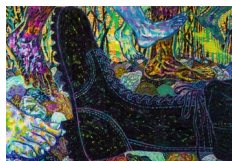

BENJAMIN DEGEN: Last Refuge
2 February - 10 March 2018

BENJAMIN DEGEN
Lucky Ones, 2017
Oil and spray enamel on canvas
60 x 84 in.
(BD0142)

BENJAMIN DEGEN
Goliath, 2017
Oil and spray enamel on linen over panel
42 x 60 in.
(BD0140)

BENJAMIN DEGEN
Hold On, 2018
Oil and spray enamel on linen over panel
60 x 84 in.
(BD0150)

BENJAMIN DEGEN
First Draft, 2017
Oil and spray enamel on canvas
40 x 60 in.
(BD0135)

BENJAMIN DEGEN
Man Taking a Child Out of the Sea, 2018
Oil and spray enamel on linen over panel
84 x 60 in.
(BD0148)

BENJAMIN DEGEN
As the Crow Flies, 2017
Oil and spray enamel on canvas
40 x 60 in.
(BD0139)

BENJAMIN DEGEN
Snake in a Pile of Leaves and Garbage, 2017
Oil and spray enamel on canvas
40 x 60 in.
(BD0137)