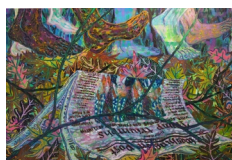

BENJAMIN DEGEN: Last Refuge
2 February - 10 March 2018

BENJAMIN DEGEN
Lucky Ones, 2017
Oil and spray enamel on canvas
60 x 84 in.
(BD0142)

BENJAMIN DEGEN
Goliath, 2017
Oil and spray enamel on linen over panel
42 x 60 in.
(BD0140)

BENJAMIN DEGEN
Hold On, 2018
Oil and spray enamel on linen over panel
60 x 84 in.
(BD0150)

BENJAMIN DEGEN
First Draft, 2017
Oil and spray enamel on canvas
40 x 60 in.
(BD0135)

BENJAMIN DEGEN
Man Taking a Child Out of the Sea, 2018
Oil and spray enamel on linen over panel
84 x 60 in.
(BD0148)

BENJAMIN DEGEN
As the Crow Flies, 2017
Oil and spray enamel on canvas
40 x 60 in.
(BD0139)

BENJAMIN DEGEN
Snake in a Pile of Leaves and Garbage, 2017
Oil and spray enamel on canvas
40 x 60 in.
(BD0137)