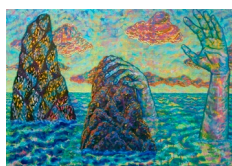

BENJAMIN DEGEN: Last Refuge
2 February - 10 March 2018

BENJAMIN DEGEN
Lucky Ones, 2017
Oil and spray enamel on canvas
60 x 84 in.
(BD0142)

BENJAMIN DEGEN
Goliath, 2017
Oil and spray enamel on linen over panel
42 x 60 in.
(BD0140)

BENJAMIN DEGEN
Hold On, 2018
Oil and spray enamel on linen over panel
60 x 84 in.
(BD0150)

BENJAMIN DEGEN
First Draft, 2017
Oil and spray enamel on canvas
40 x 60 in.
(BD0135)

BENJAMIN DEGEN
Man Taking a Child Out of the Sea, 2018
Oil and spray enamel on linen over panel
84 x 60 in.
(BD0148)