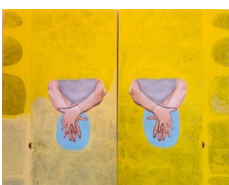

BEVERLY SEMMES
Four Hands, 2024
Acrylic over photograph printed on
canvas