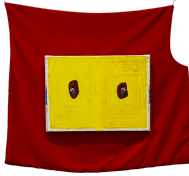

BEVERLY SEMMES: *Cut Paste*  
25 April 2024 – 1 June 2024

RECEPTION

BEVERLY SEMMES  
*Flag, 2024*  
Velvet, Acrylic over photograph printed  
on canvas  
26 1/2 x 29 x 2 1/4 in.  
(BS0453)

GALLERY 1

BEVERLY SEMMES  
*Flip, 2024*  
Faux fur, Chiffon, Acrylic over  
photograph printed on canvas  
81 x 67 x 23 in.  
(BS0446)

BEVERLY SEMMES  
*Green Shoe, 2024*  
Acrylic over photograph printed on  
canvas  
73 x 49 1/4 x 2 in.  
(BS0451)

BEVERLY SEMMES  
*Wrap, 2024*  
Acrylic over photograph printed on  
canvas  
73 x 51 x 2 in.  
(BS0443)